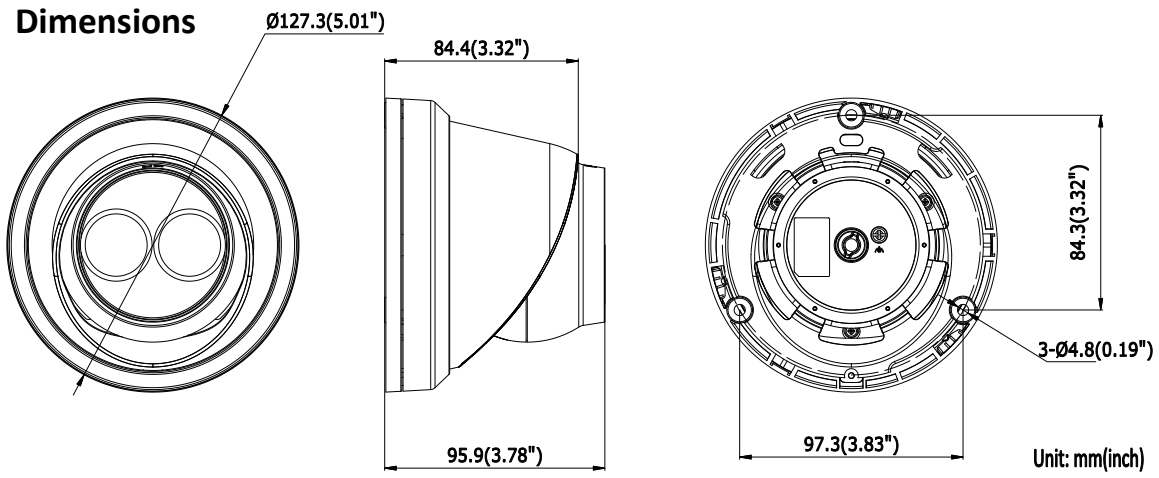

Image Setting	Rotate mode, saturation, brightness, contrast, sharpness adjustable by client software or web browser
Target Cropping	No
Day/Night Switch	Auto/Schedule
<b>Network</b>	
Network Storage	Support Micro SD/SDHC/SDXC card (128G), local storage and NAS (NFS,SMB/CIFS), ANR
Alarm Trigger	Motion detection, video tampering, network disconnected, IP address conflict, illegal login, HDD full, HDD error
Protocols	TCP/IP, ICMP, HTTP, HTTPS, FTP, DHCP, DNS, DDNS, RTP, RTSP, RTCP, PPPoE, NTP, UPnP™, SMTP, SNMP,IGMP,802.1X, QoS, IPv6, Bonjour
General Function	One-key reset, anti-flicker, three streams, heartbeat, mirror, password protection, privacy mask, watermark, IP address filter
Firmware Version	V5.5.2
API	ONVIF(PROFILE S,PROFILE G),ISAPI
Simultaneous Live View	Up to 6 channels
User/Host	Up to 32 users 3 levels: Administrator, Operator and User
Client	iVMS-4200, Hik-Connect, iVMS-5200
Web Browser	IE8+, Chrome 31.0-44, Firefox 30.0-51, Safari 8.0+
<b>Interface</b>	
Communication Interface	1 RJ45 10M/100M self-adaptive Ethernet port
On-board storage	Built-in Micro SD/SDHC/SDXC slot, up to 128 GB
SVC	H.264 and H.265 encoding
Reset Button	Yes
<b>General</b>	
Operating Conditions	-30 °C to +60 °C (-22 °F to +140 °F), Humidity 95% or less (non -condensing)
Power Supply	12 VDC ± 25%, Φ 5.5 mm coaxial power plug PoE (802.3af, class 3)
Power Consumption and Current	12 VDC, 0.5A, max. 6W PoE (802.3af, 37V to 57V), 0.2A to 0.1A, max. 7.5W
Protection Level	IP67 TVS 2000V Lightning Protection, Surge Protection and Voltage Transient Protection
Material	Metal
Dimensions	Camera: Φ 127.3 × 95.9 mm (Φ 5.0" × 3.8") Package: 150 × 150 × 141 mm (5.9" × 5.9" × 5.6")
Weight	Camera: Approx. 610 g (1.3 lb.) With Package: Approx. 880 g (1.9 lb.)

## Dimensions